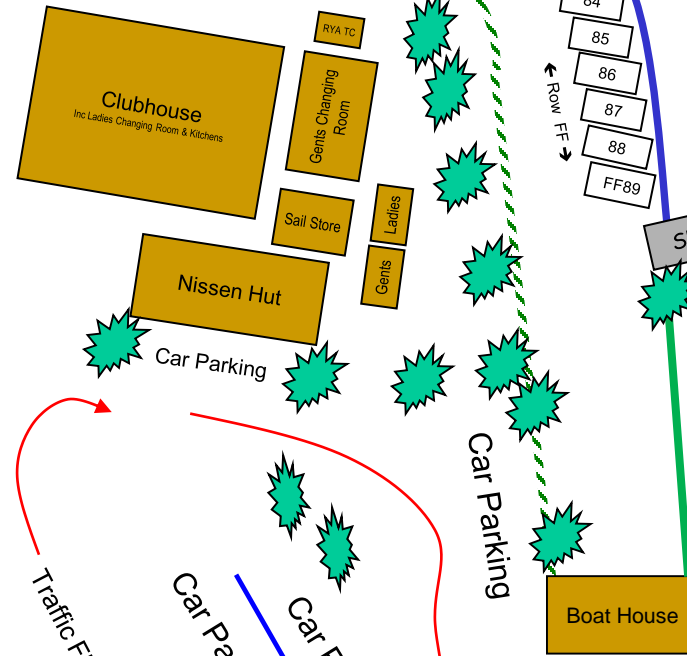

# SHROPSHIRE SAILING CLUB WHITEMERE 2018/19

- Shropshire Sailing Club Boats
- Wide Bottom-Rack Berths
- Oswestry School
- Ellesmere College
- Moreton Hall School
- FAP Fire Assembly Point
- Access Gap – No Boats

RT = Rack Top  
 RT = Rack Top  
 RB = Rack Bottom

FAP

“F” Berth Tags : The number is on your left when looking at the lake.

Not to scale. ☺