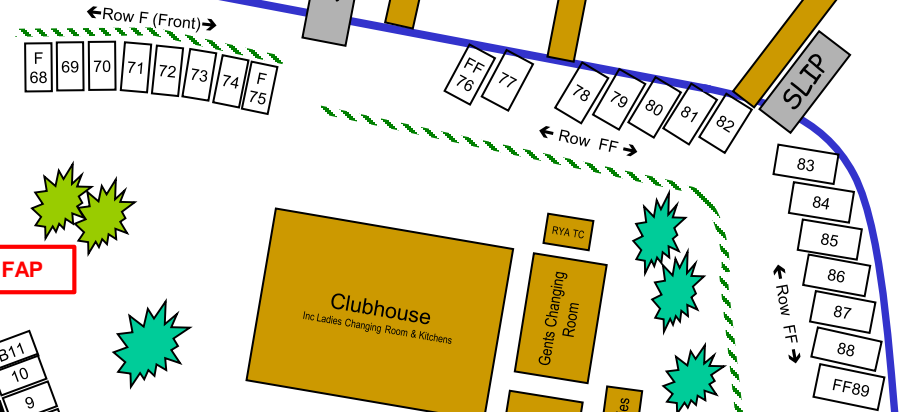

# SHROPSHIRE SAILING CLUB WHITEMERE 2018/19

- Shropshire Sailing Club Boats
- Wide Bottom-Rack Berths
- Oswestry School
- Ellesmere College
- Moreton Hall School
- FAP Fire Assembly Point
- Access Gap – No Boats

RT = Rack Top  
 RT = Rack Top  
 RB = Rack Bottom

FAP

“F” Berth Tags : The number is on your left when looking at the lake.

Not to scale. ☺