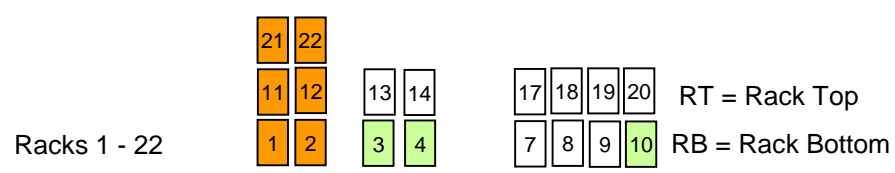

# SHROPSHIRE SAILING CLUB WHITEMERE 2017/18

- Shropshire Sailing Club Boats
- Oswestry School
- Moreton Hall School
- Access Gap – No Boats
- Wide Bottom-Rack Berths
- Ellesmere College
- FAP Fire Assembly Point

"F" Berth Tags : The number is on your left when looking at the lake.

Not to scale. ☺