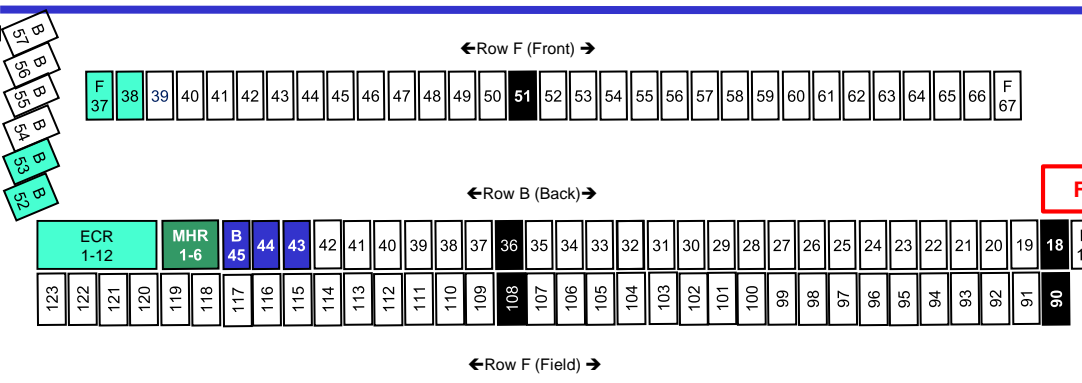

# SHROPSHIRE SAILING CLUB WHITEMERE 2017/18

- Shropshire Sailing Club Boats
- Oswestry School
- Moreton Hall School
- Access Gap – No Boats
- Wide Bottom-Rack Berths
- Ellesmere College
- FAP Fire Assembly Point

"F" Berth Tags : The number is on your left when looking at the lake.

Not to scale. ☺