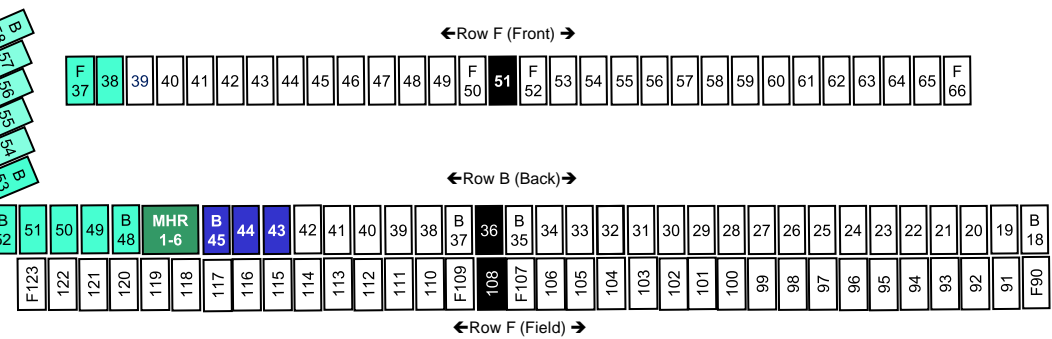

# SHROPSHIRE SAILING CLUB WHITEMERE 2018/19

- Shropshire Sailing Club Boats
- Wide Bottom-Rack Berths
- Oswestry School
- Ellesmere College
- Moreton Hall School
- FAP Fire Assembly Point
- Access Gap – No Boats

RT = Rack Top  
 RT = Rack Top  
 RB = Rack Bottom

FAP

“F” Berth Tags : The number is on your left when looking at the lake.

Not to scale. ☺