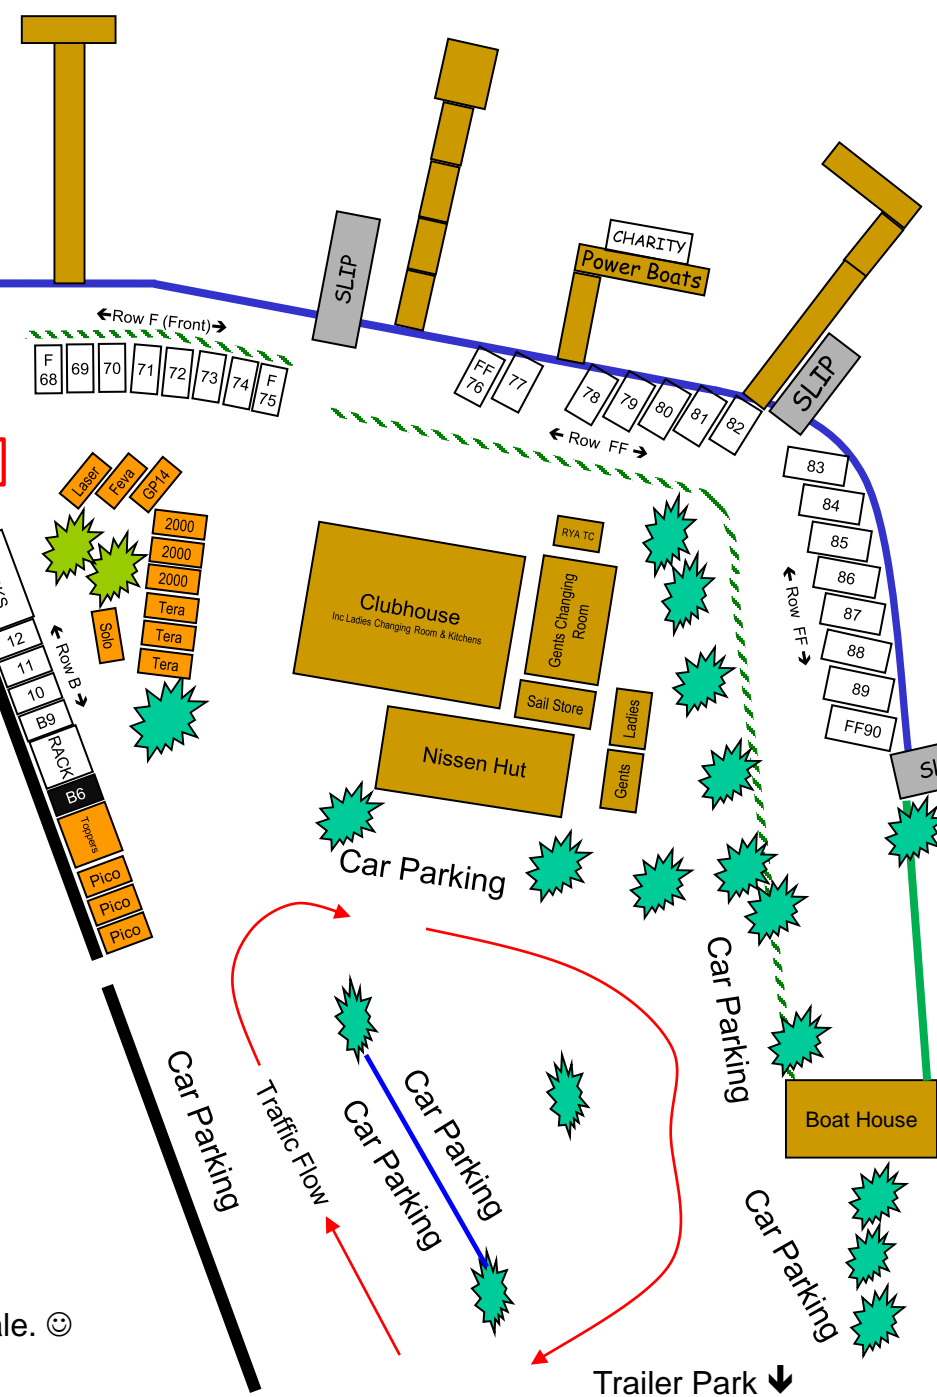

# SHROPSHIRE SAILING CLUB WHITEMERE 2017/18

- Shropshire Sailing Club Boats
- Oswestry School
- Moreton Hall School
- Access Gap – No Boats
- Wide Bottom-Rack Berths
- Ellesmere College
- FAP Fire Assembly Point

"F" Berth Tags : The number is on your left when looking at the lake.

Not to scale. ☺